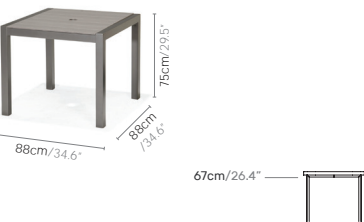

Materials
Aluminium
Weather-net

🕒 0 minutes
Wt: 2.6kg/6lb

SOLANA POSITION CHAIR

Materials
Aluminium
Weather-net

🕒 0 minutes
Wt: 5.5kg/13lb

SOLANA SQUARE BISTRO TABLE

Materials
Aluminium
Duraboard

🕒 10 minutes
Wt: 8.6kg/19lb

GYRO SQUARE TABLE

Materials
Aluminium
ISO top

🕒 10 minutes
Wt: 12kg/26.5lb

SOLANA WHEEL LOUNGER

Materials
Aluminium
Weather-net

🕒 20 minutes
Wt: 11.5kg/25lb

SOLANA DINING SQUARE TABLE

Materials
Aluminium
Duraboard