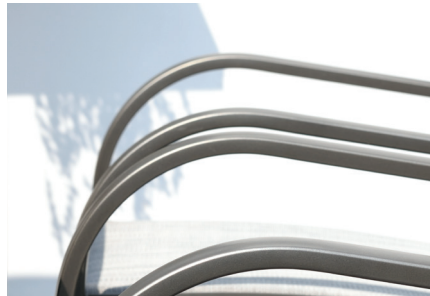

The perfect union of aluminium and Duraboard® make this a light, robust and maintenance-free range because we know you want to focus on enjoyment and relaxation. Made to last for years to come, make the Solana part of your outdoor family.

Made of rust free Aluminium and sealed Duraboard® tops, the Solana range is 100% maintenance free.

Aluminium